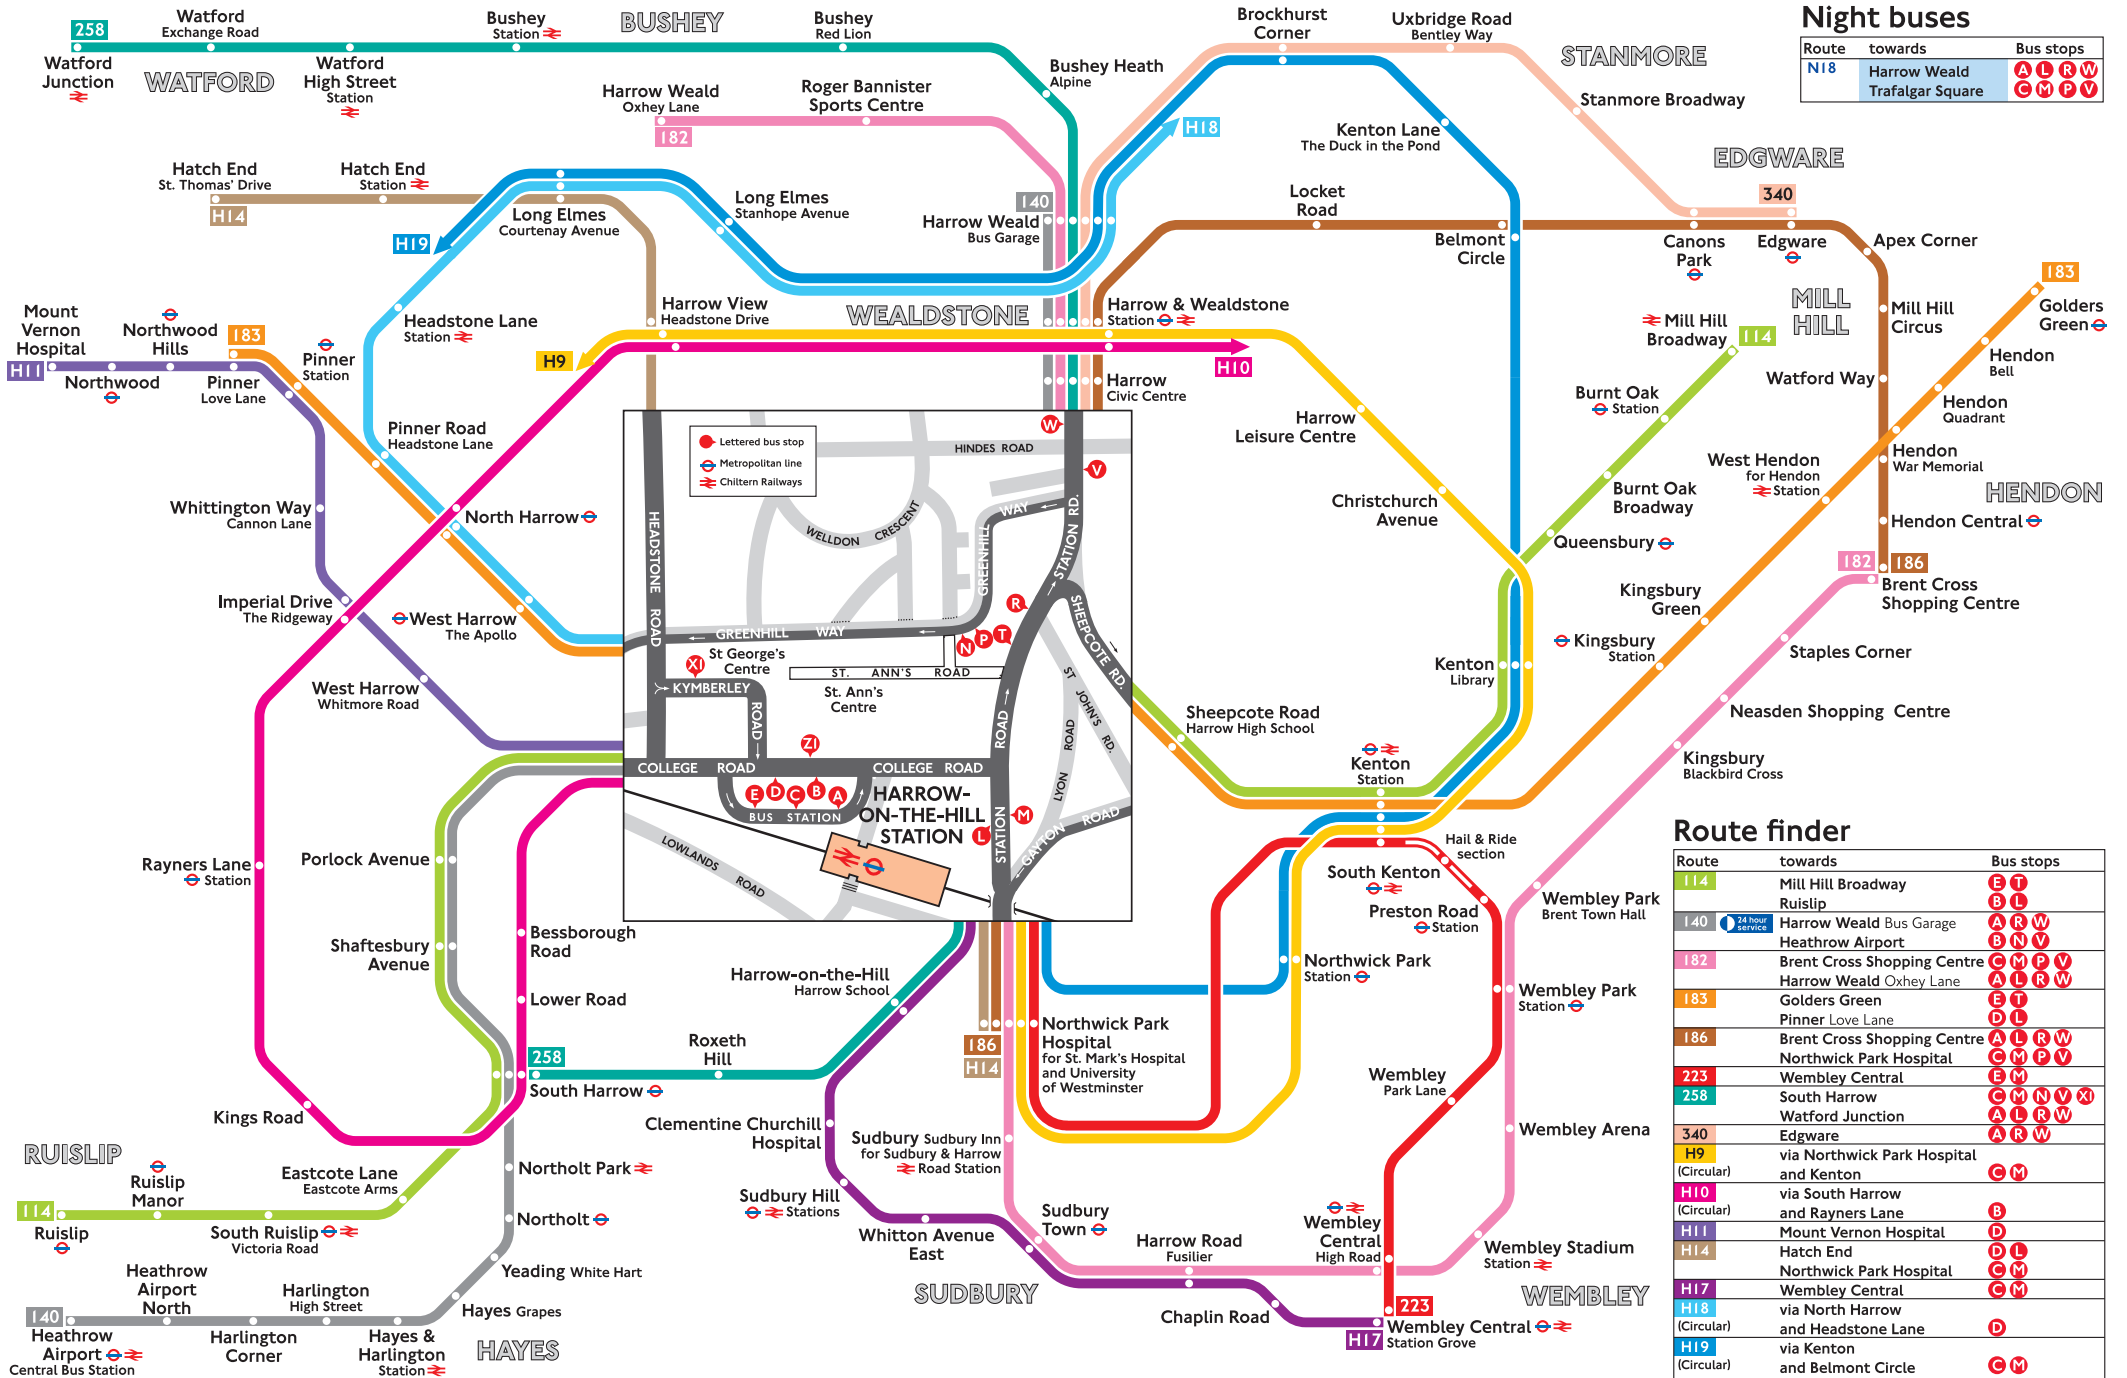

Buses from Harrow-on-the-Hill

Night buses

Route	towards	Bus stops
N18	Harrow Weald Trafalgar Square	A L R W C M P V

Route finder

Route	towards	Bus stops
114	Mill Hill Broadway Ruislip	E T B L
140	Harrow Weald Bus Garage Heathrow Airport	A R W B N V
182	Brent Cross Shopping Centre Harrow Weald Oxhey Lane	C M P V A L R W
183	Golders Green Pinner Love Lane	E T D L
186	Brent Cross Shopping Centre Northwick Park Hospital	A L R W C M P V
223	Wembley Central	E M
258	South Harrow Watford Junction	C M N V X A L R W
340	Edgware	A R W
H9	via Northwick Park Hospital and Kenton	C M
H10	via South Harrow and Rayners Lane	B
H11	Mount Vernon Hospital	D
H14	Hatch End Northwick Park Hospital	D L C M
H17	Wembley Central	C M
H18	via North Harrow and Headstone Lane	D
H19	via Kenton and Belmont Circle	C M